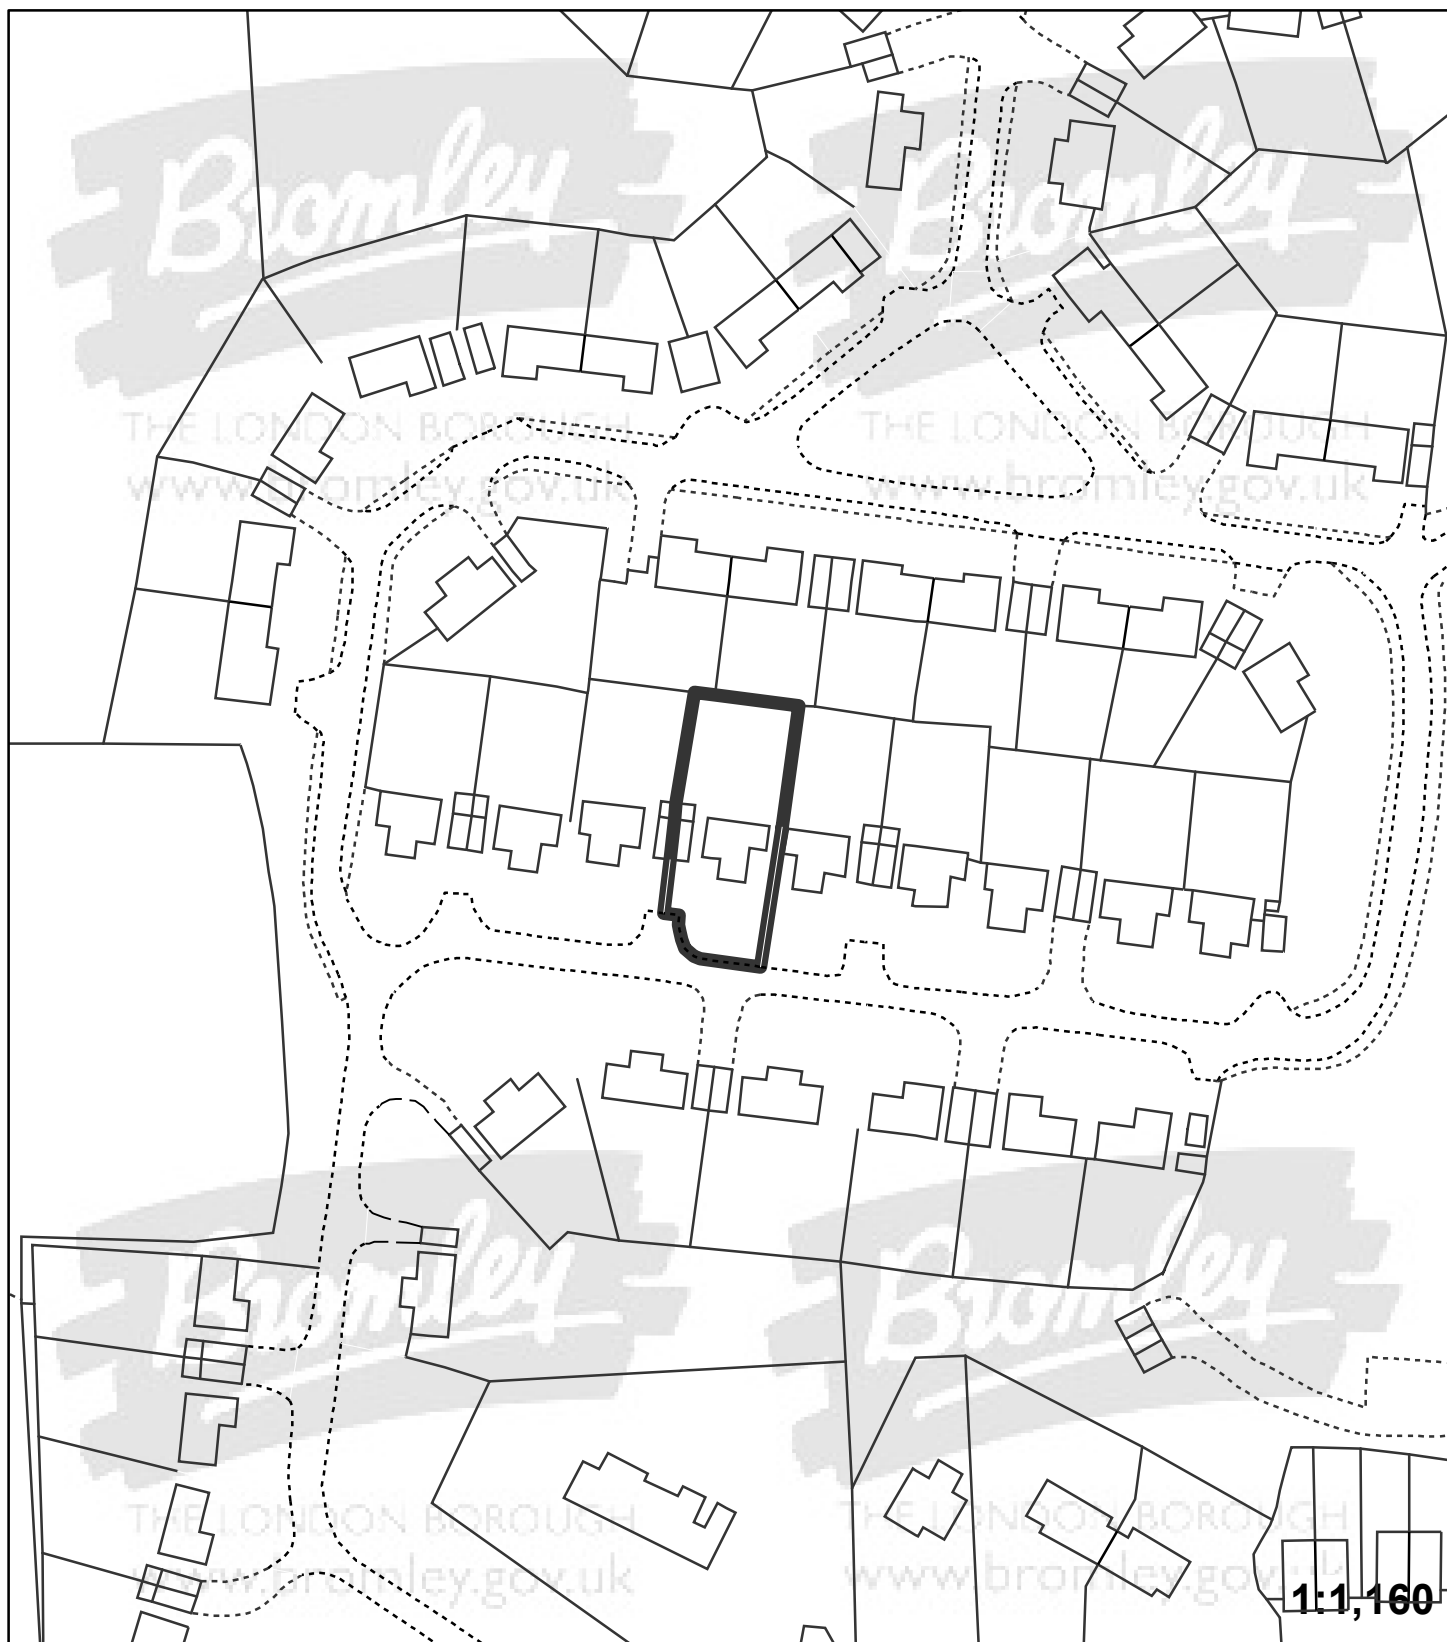

Application:15/01905/FULL6

Address: 7 Grice Avenue Biggin Hill TN16 3EW

Proposal: Single storey side/rear extension

"This plan is provided to identify the location of the site and should not be used to identify the extent of the application site"

© Crown copyright and database rights 2015. Ordnance Survey 100017661.